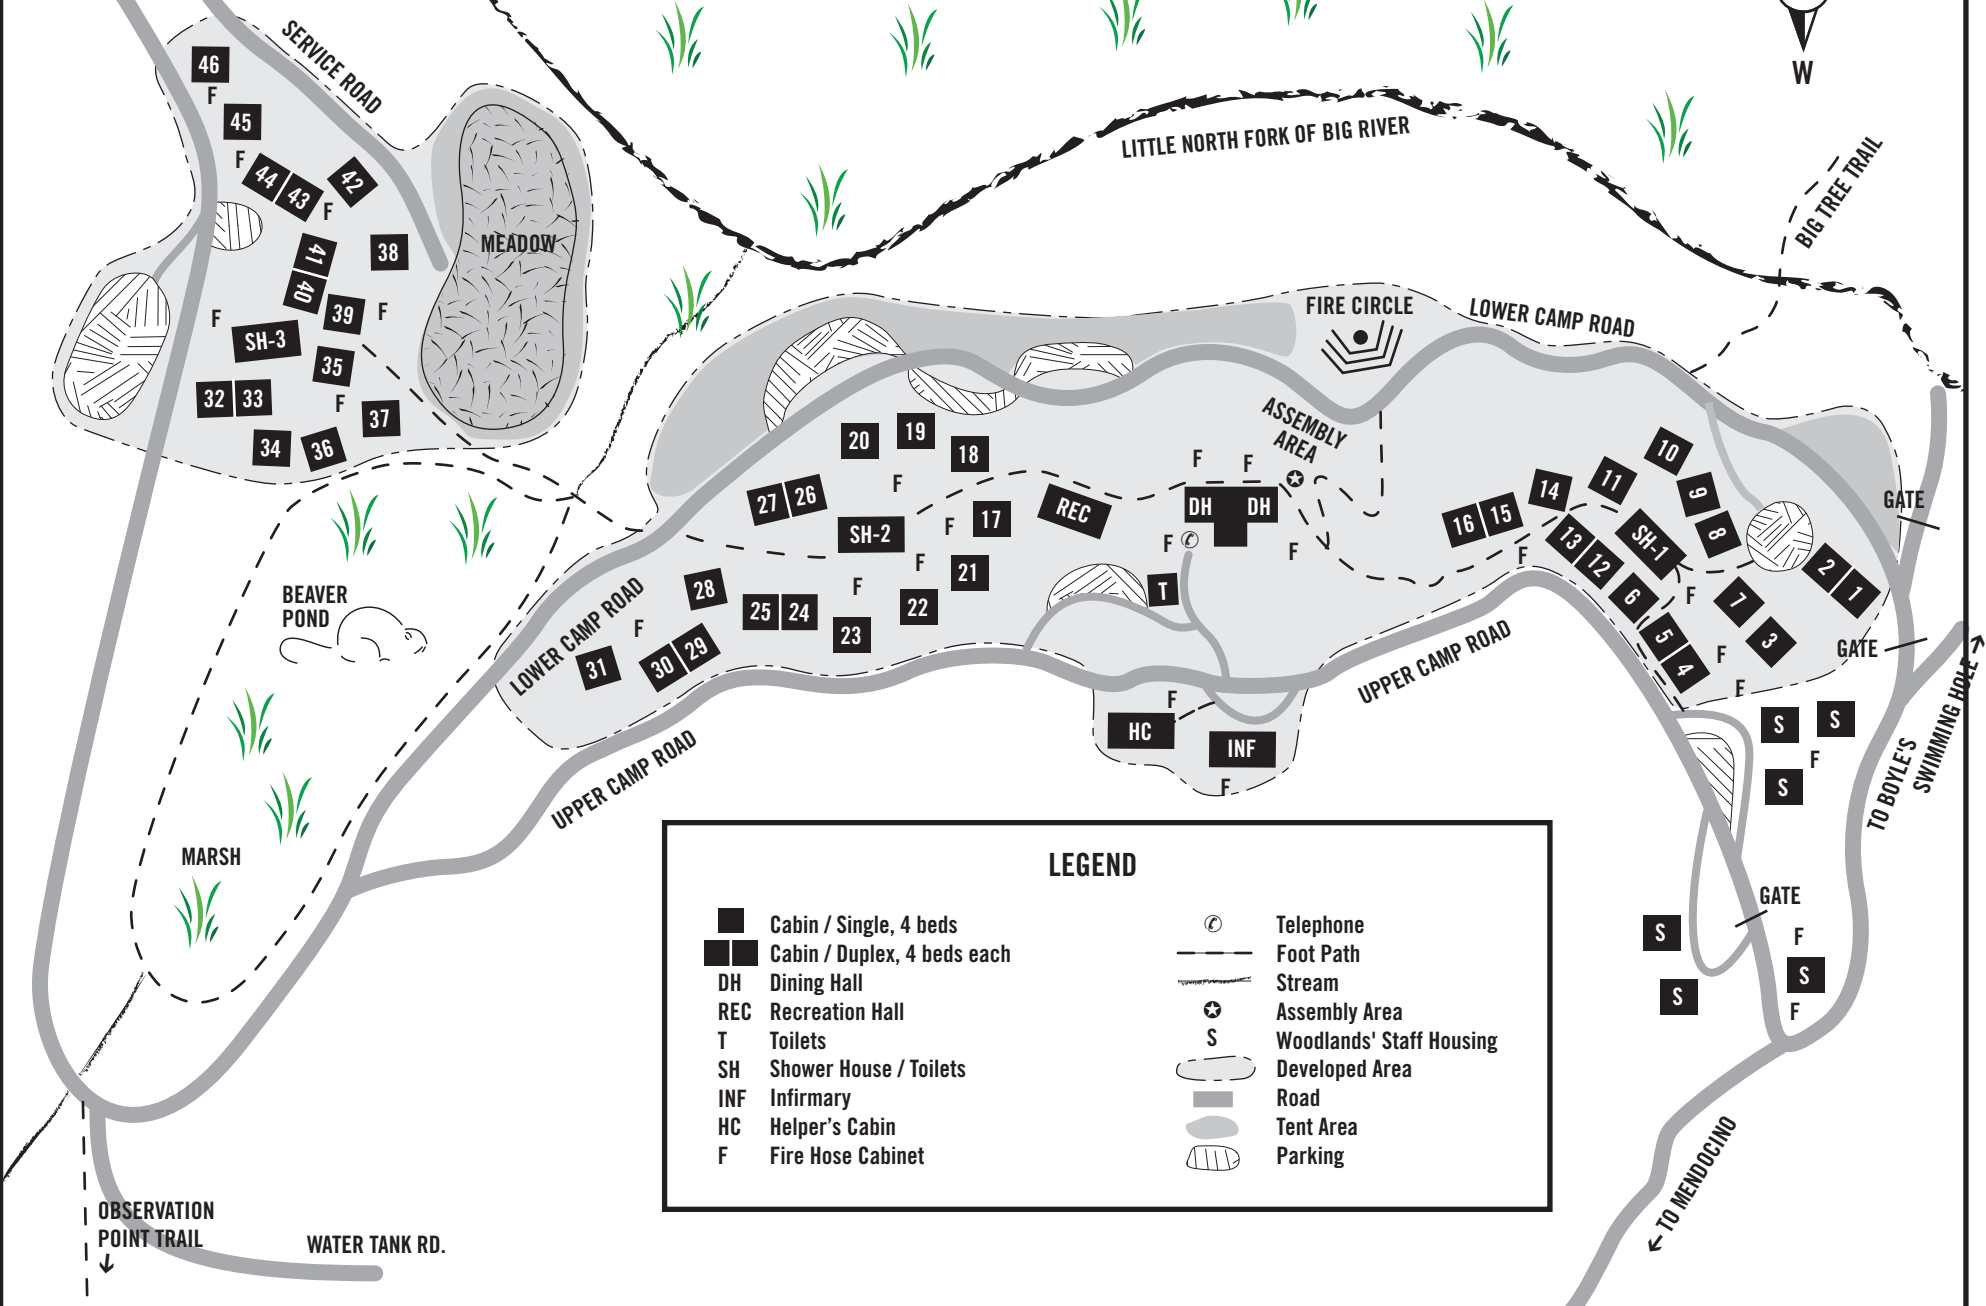

MENDOCINO WOODLANDS / CAMP 1

CAMPS
2 & 3

LEGEND	
	Cabin / Single, 4 beds
	Cabin / Duplex, 4 beds each
DH	Dining Hall
REC	Recreation Hall
T	Toilets
SH	Shower House / Toilets
INF	Infirmary
HC	Helper's Cabin
F	Fire Hose Cabinet
	Telephone
	Foot Path
	Stream
	Assembly Area
S	Woodlands' Staff Housing
	Developed Area
	Road
	Tent Area
	Parking